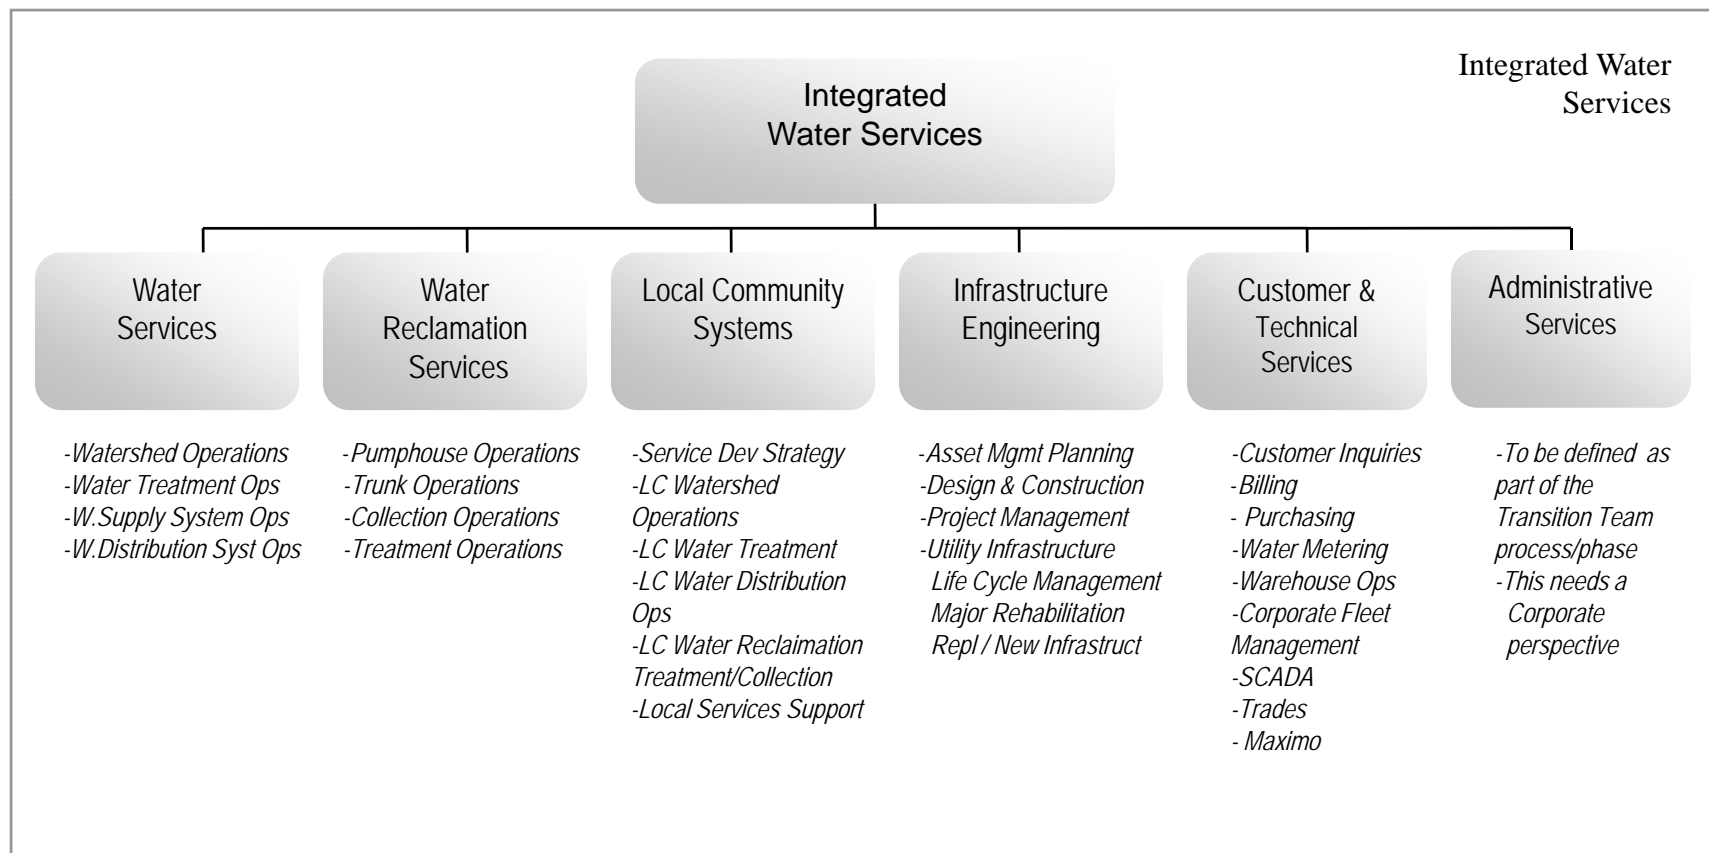

Making a difference...together

Capital Regional District

## Service Area Themes

1. “A comprehensive foundation for services pertaining to the protection, preservation and improvement of the regional environment; and
2. An integrated operations and infrastructure management foundation.”

# Integrated Water Services