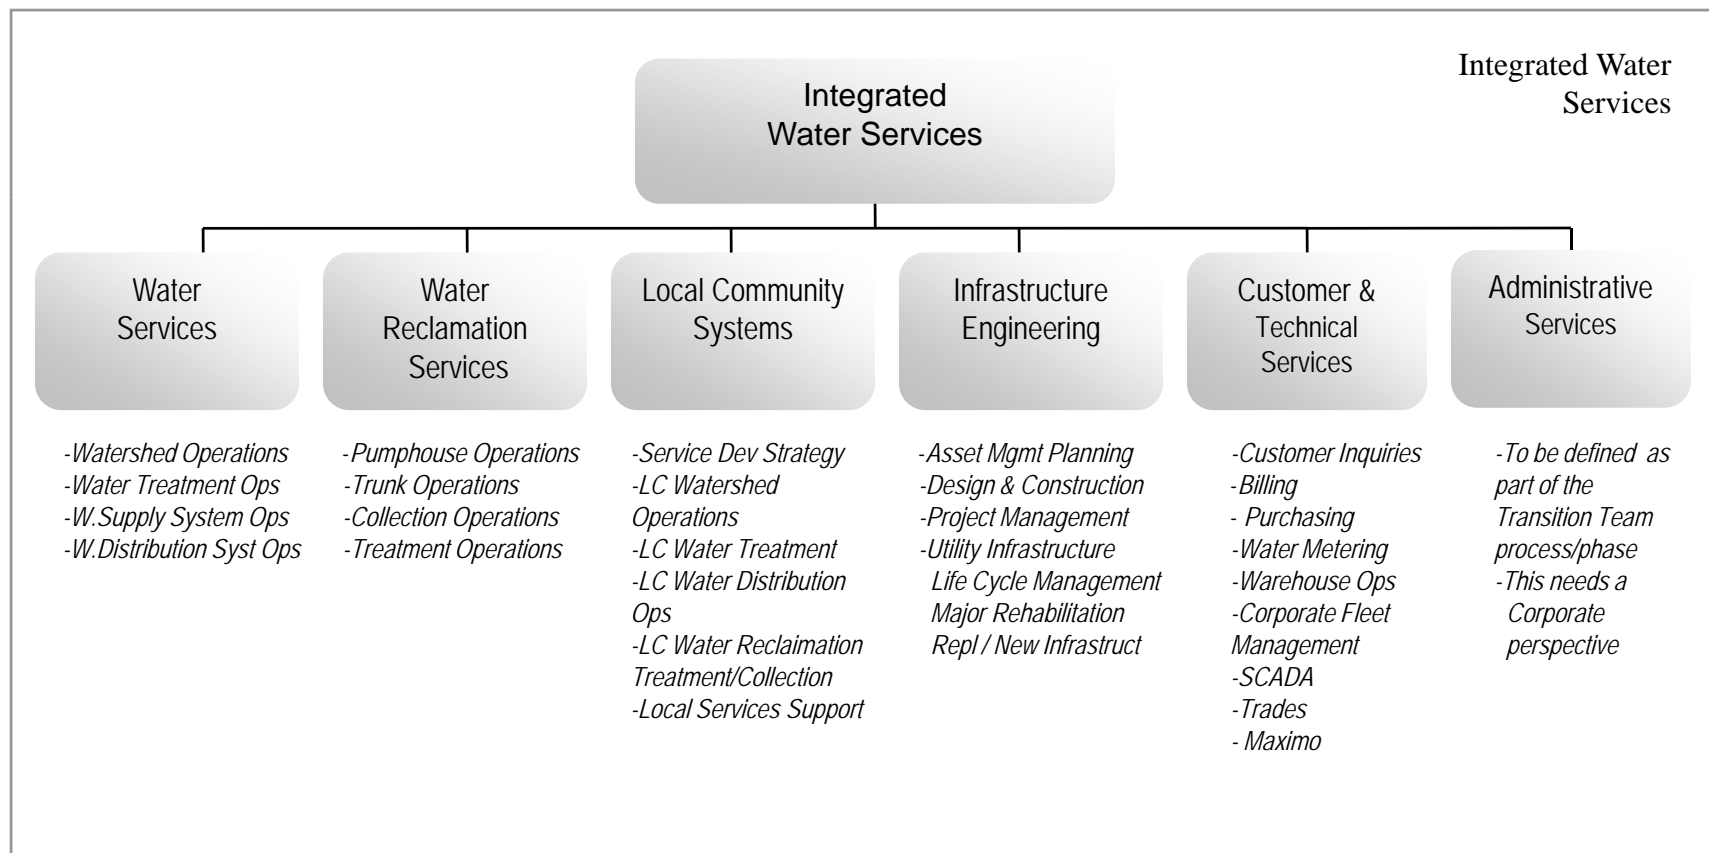

Making a difference...together

Capital Regional District

Service Area Themes

1. “A comprehensive foundation for services pertaining to the protection, preservation and improvement of the regional environment; and
2. An integrated operations and infrastructure management foundation.”

Integrated Water Services

Environmental Leadership